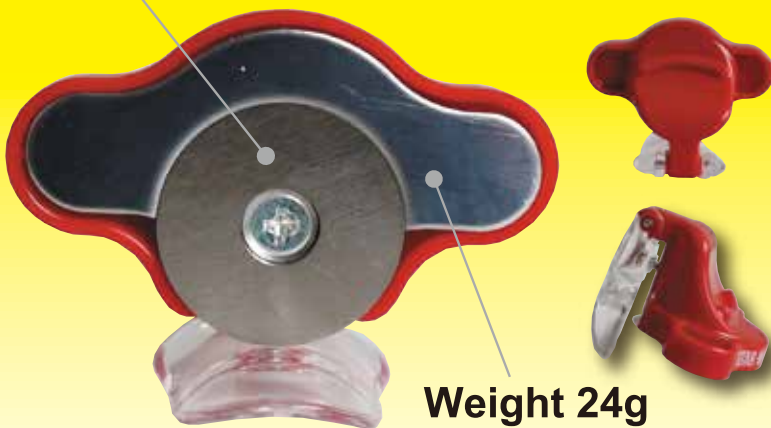

Amazing Cutting Performance!

Made in Japan

Smoothly cut off excess edge banding tape.

Straight & Curved Lines

Circular replaceable blade

Weight 24g

4970 Neo Sharp

STAR-M CORPORATION