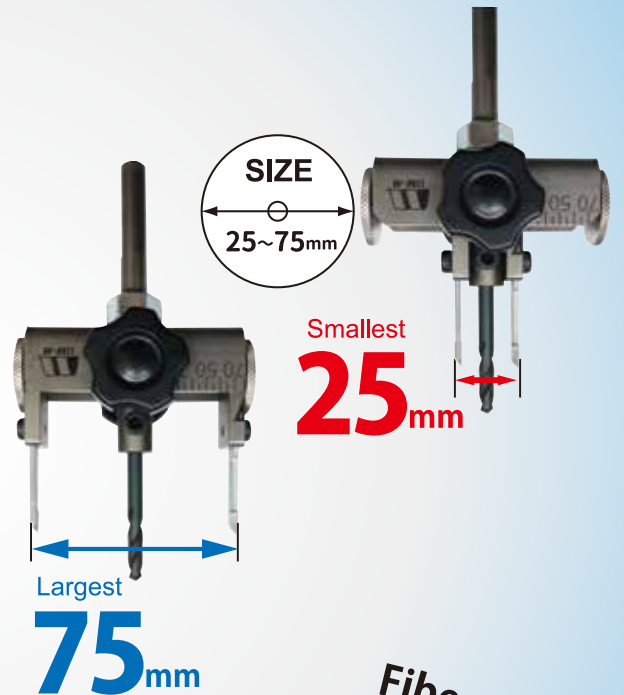

No.5010AT

T.C.T. Easy Size Adjustment

Made in Japan

Adjustable circle cutter 75

Range in Size

25mm~75mm
1"~2-15/16"

Work for ceiling light (LED) & narrow space & plumbing of sink, Bathroom, Kitchen.

T.C.T. Blade

10

Round shank with 3 flats

[USAGE]

- Fiber cement board
- Wood • Hardwood
- CLT-28mm thickness